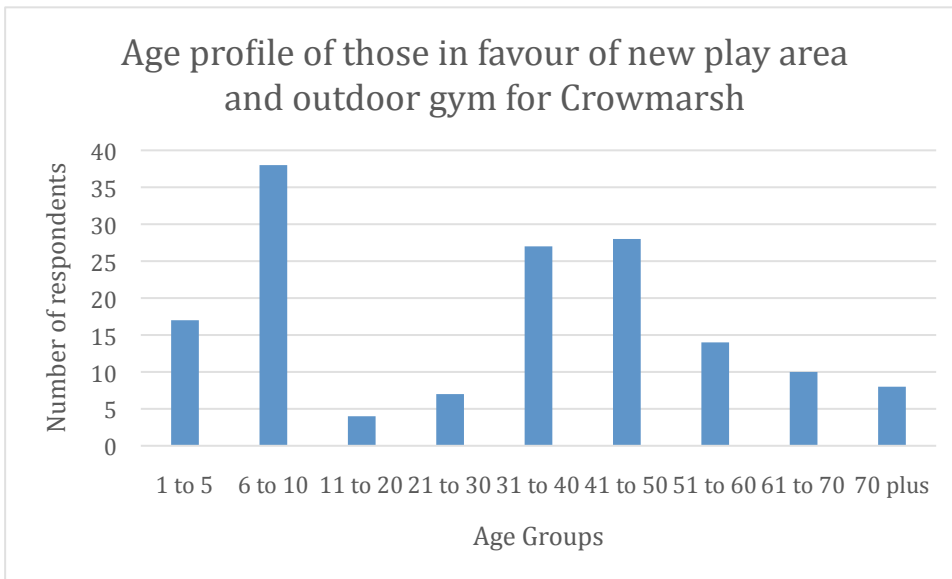

Figure 1. Results of the community survey

We collected 191 signatures in support of a new play area and 106 supporters for an outdoor gym (Fig. 1).

People were also asked to give their age. Not all did so, but from the responses we could look at the range of support across different age groups in the community (Fig. 2). What was very pleasing was to see community support across all the age groups. Thus, not just children and their parents were supporters, but also older retired residents. This wide range of support was obtained possibly also because we are offering facilities not just for young children but also for older members of the community hoping to keep fit with the outdoor gym.

Figure 2. Age profile of those in support of new play area and outdoor gym

We have collated the comments left by supporters below. A number of themes stand out:

- Great enthusiasm and excitement at the possibility of new facilities
- Dissatisfaction with the current aging facilities
- Wanting the widest possible age range to be catered for
- Some children put in a request for roundabouts, bigger swings and a tunnel