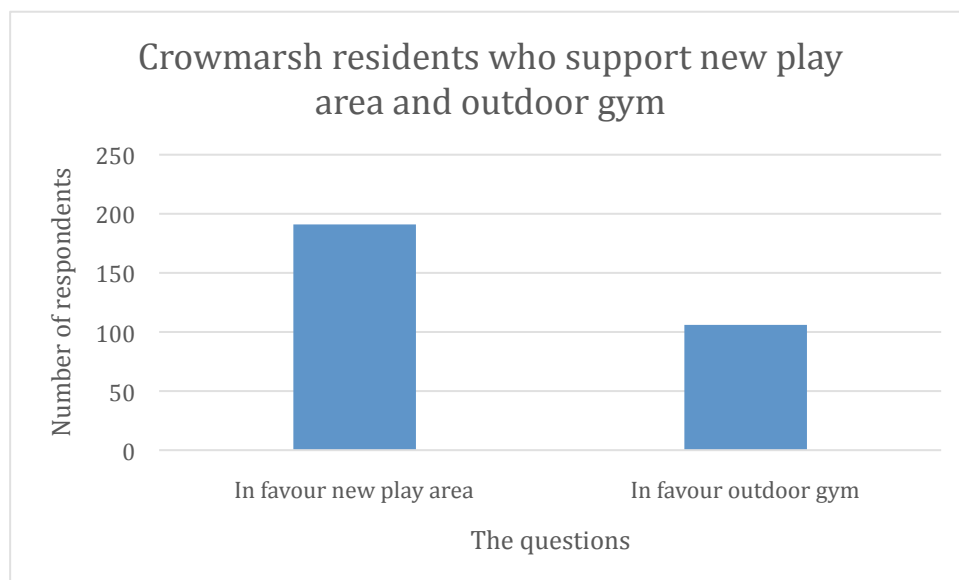

## Community response to proposal for new children’s play area and outdoor gym in Crowmarsh – April 2017

In April 2017, via the Crowmarsh News, local residents were asked if they would support the construction of a new children’s play area and outdoor gym at the Recreation ground. They could respond by adding signatures and comments to sheets at the local Primary School, Village Shop or online at the Crowmarsh website. As a stimulus they were shown a picture of a potential design for these new facilities

Figure 1. Results of the community survey

We collected 191 signatures in support of a new play area and 106 supporters for an outdoor gym (Fig. 1).

People were also asked to give their age. Not all did so, but from the responses we could look at the range of support across different age groups in the community (Fig. 2). What was very pleasing was to see community support across all the age groups. Thus, not just children and their parents were supporters, but also older retired residents. This wide range of support was obtained possibly also because we are offering facilities not just for young children but also for older members of the community hoping to keep fit with the outdoor gym.

Figure 2. Age profile of those in support of new play area and outdoor gym

We have collated the comments left by supporters below. A number of themes stand out:

- Great enthusiasm and excitement at the possibility of new facilities
- Dissatisfaction with the current aging facilities
- Wanting the widest possible age range to be catered for
- Some children put in a request for roundabouts, bigger swings and a tunnel