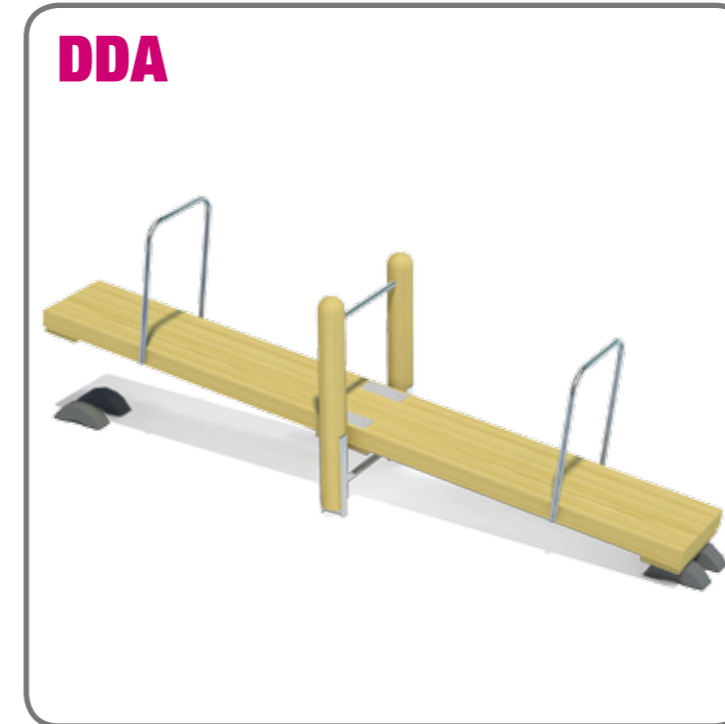

1. 30m dual cableway

2. Climbing net 6m

3. Nest swing

4. Inclusive roundabout

5. 6 bay swing with flat seats and safety bars

6. High rocker

7. 2 x Existing wobble plates

8. Accessible benches

Junior equipment

Crowmarsh Gifford Recreation Ground Play Area

17. 3m Trampoline

18. Existing toddler Swings

19. Existing archway

20. Existing archway

21. Mina
21. Slide

22. Satellite Carousel

23. Standup Seesaw

24. Crawling Tunnel

Toddler equipment

Crowmarsh Gifford Recreation Ground Play Area

25. 2 x Urgo Spring Rocker

26. Existing train - relocated

Toddler equipment

Crowmarsh Gifford Recreation Ground Play Area

Leg lift

Air skier

Double skier

Arm & pedal bike

Leg stretch

Chin up bars

Double sit up boards

Rider