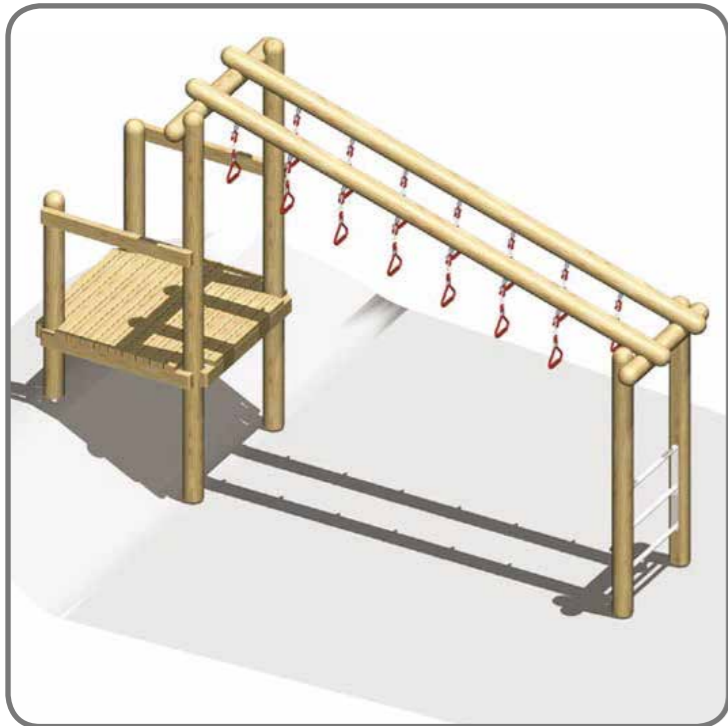

1. 30m dual cableway

2. Climbing net 6m

3. Nest swing

4. Inclusive roundabout

5. 6 bay swing with flat seats and safety bars

6. High rocker

7. 2 x Existing wobble plates

8. Accessible benches

9. Wide slide

10. Long net

11. 3 x Platform

12. Existing timbers

13. Riga bars

14. Mountaineering ramp

15. Extron
15. Slide

16. Saturn carousel

Junior equipment

Crowmarsh Gifford Recreation Ground Play Area

17. 3m Trampoline

18. Existing toddler Swings

19. Existing archway

20. Existing archway

21. Mina
21. Slide

22. Satellite Carousel

23. Standup Seesaw

24. Crawling Tunnel

Toddler equipment

Crowmarsh Gifford Recreation Ground Play Area

25. 2 x Urgo Spring Rocker

26. Existing train - relocated

Toddler equipment

Crowmarsh Gifford Recreation Ground Play Area