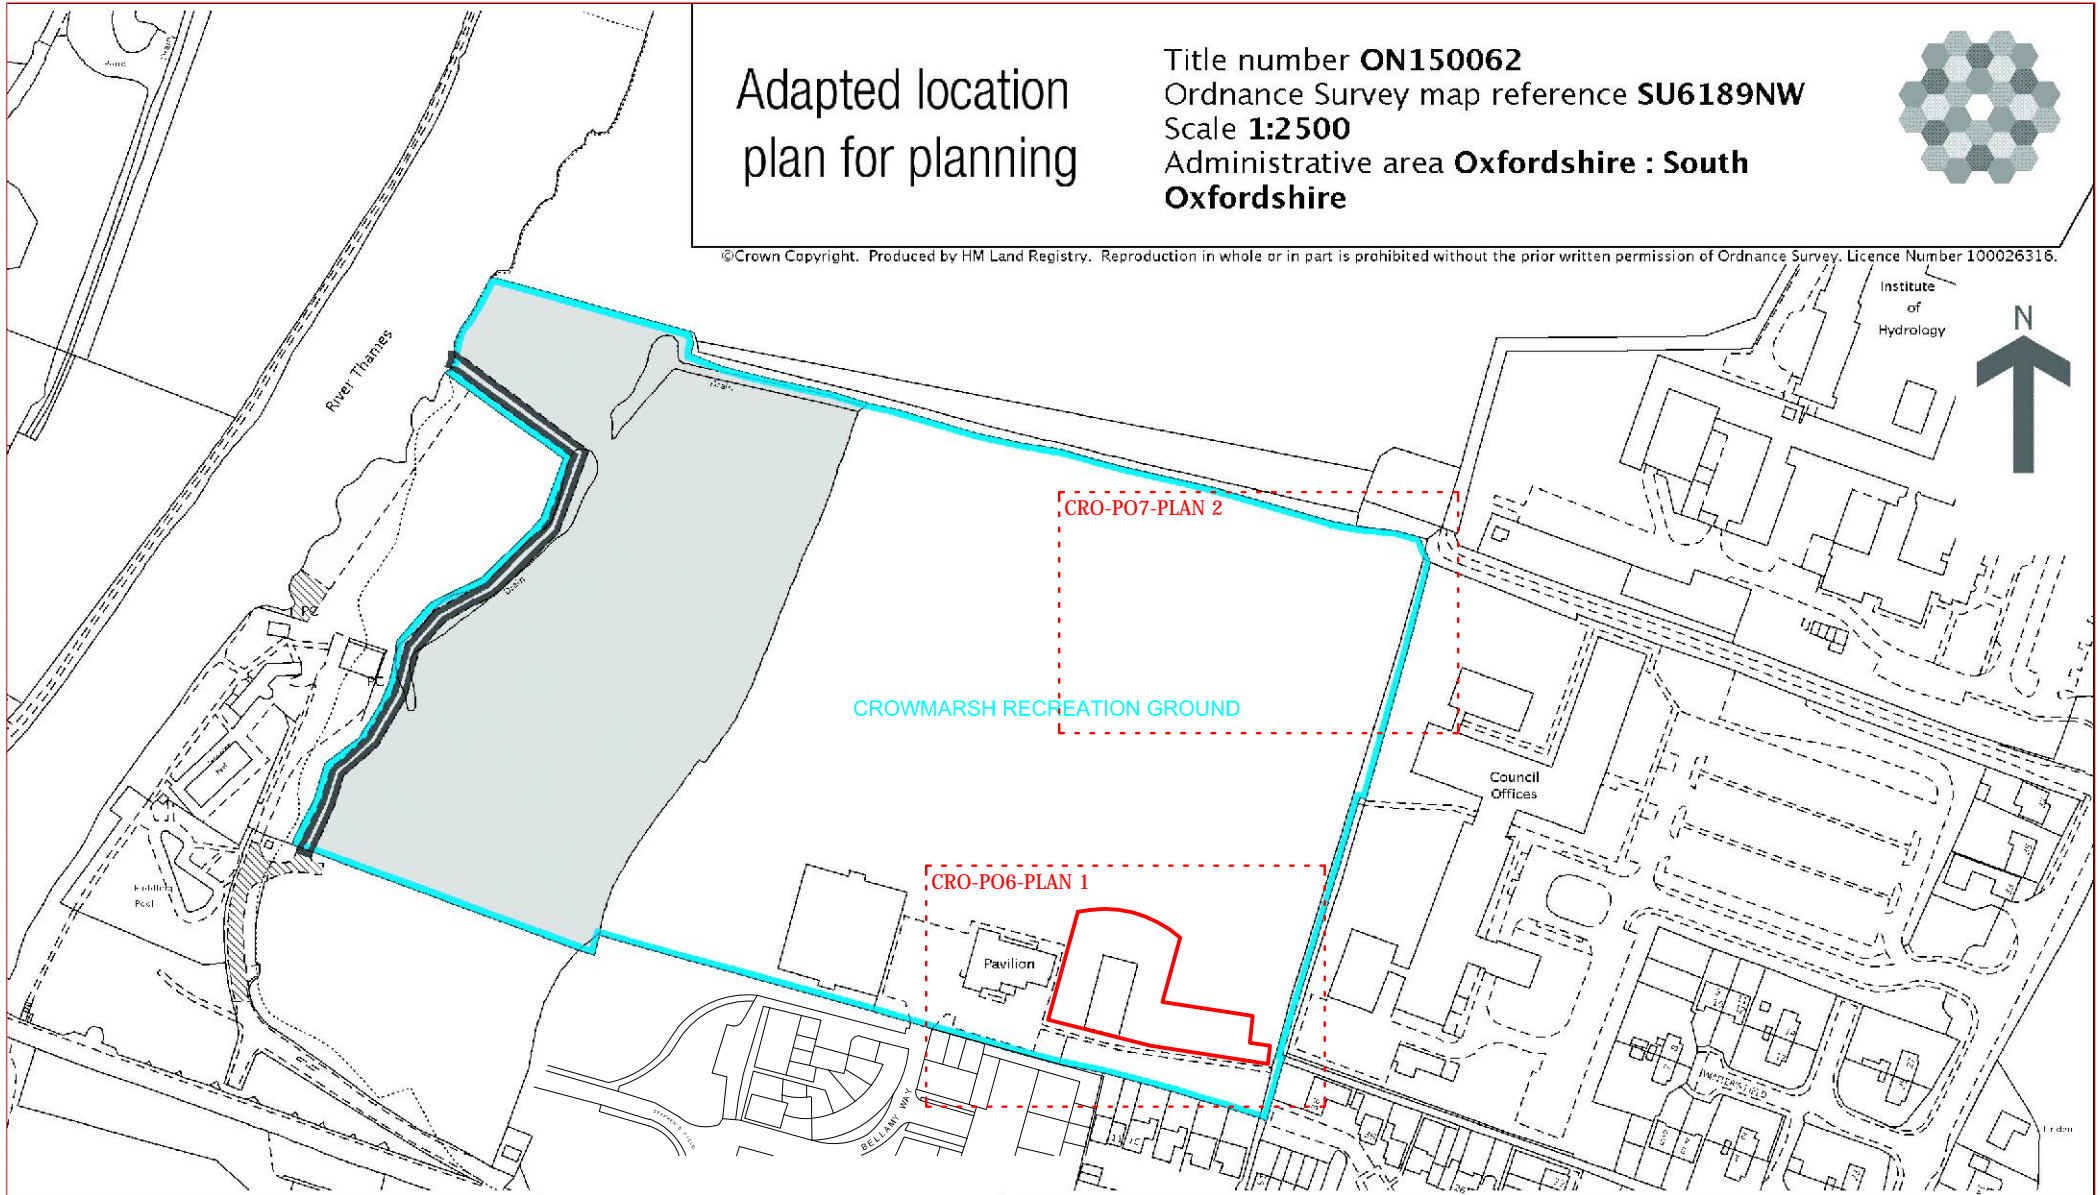

Adapted location plan for planning

Title number **ON150062**
 Ordnance Survey map reference **SU6189NW**
 Scale **1:2500**
 Administrative area **Oxfordshire : South Oxfordshire**

©Crown Copyright. Produced by HM Land Registry. Reproduction in whole or in part is prohibited without the prior written permission of Ordnance Survey. Licence Number 100026316.

eibeplay Ltd,
 Forsyth's Home Farm,
 A3 Bypass Road,
 Hurtmore, Surrey,
 GU8 6AD

Tel: +44 01483 813 834
 Email: eibe@eibe.co.uk

Designer DGWH	Date 25/10/2017	A4
Project Name CROWMARSH RECREATION GROUND PLAY AREA AND GYM	Drawing Scale 1:2500	
Drawing No. CRO-P01	Drawing Name. LOCATION PLAN	Rev No.