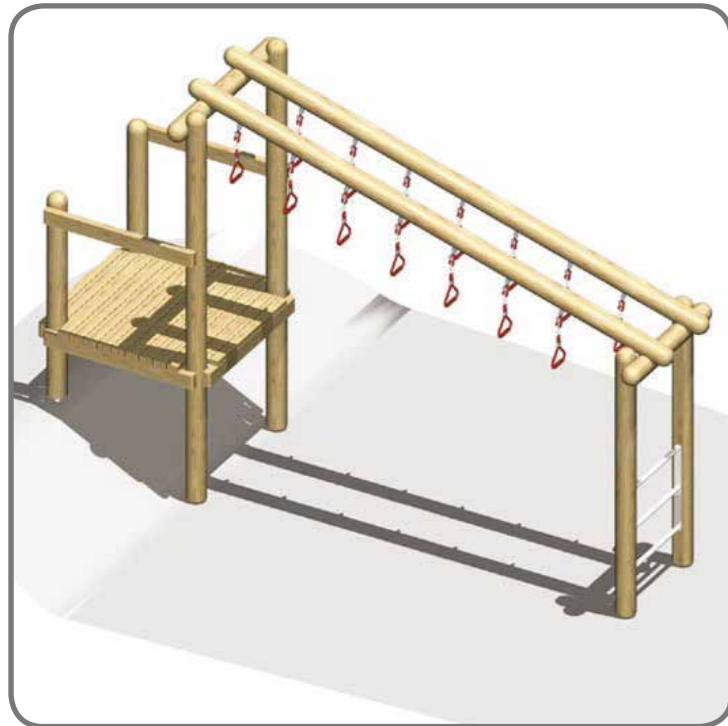

1. 30m dual cableway

2. Climbing net 6m

3. Nest swing

4. Inclusive roundabout

5. 6 bay swing with flat seats and safety bars

6. High rocker

7. 2 x Existing wobble plates - 1 X New

8. Accessible & standard benches

DESIGNER DGWH	DATE 25/10/2017	A3	
PROJECT NAME CROWMASH RECREATION GROUND PLAY AREA AND GYM		DRAWING SCALE N/A	
DRAWING NO CRO-P11	DRAWING NAME EQUIPMENT DETAIL	REV D	SHEET 1

9. Stainless Steel Wide slide

10. 6m Wobbly bridge with 2 x platform

11. 2 x Platform

12. Existing timbers

13. Riga bars

14. Mountaineering ramp

15. Extron
15. Stainless Steel Slide

16. Saturn carousel

DESIGNER DGWH	DATE 25/10/2017	A3	
PROJECT NAME CROWMASH RECREATION GROUND PLAY AREA AND GYM		DRAWING SCALE N/A	
DRAWING NO CRO-P11	DRAWING NAME EQUIPMENT DETAIL	REV D	SHEET 2

17. 3m Trampoline

18. Existing toddler Swings

19. Existing archway

20. Existing archway

21. Dom play unit
21. Stainless Steel Slide

22. Satellite Carousel

23. Standup Seesaw

24. Crawling tunnel with artificial grass