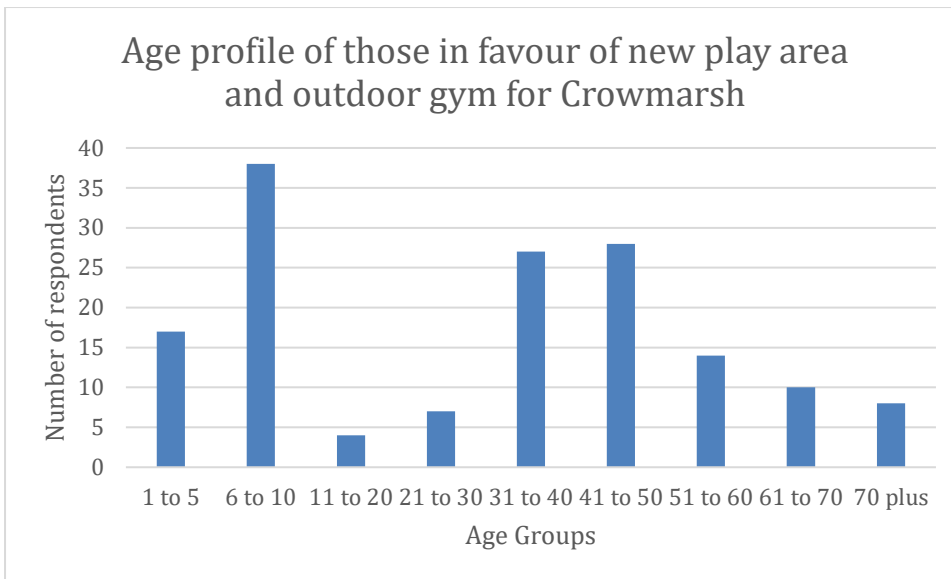

Figure 1. Results of the community survey

We collected 215 signatures in support of a new play area and 126 supporters for an outdoor gym (Fig. 1).

People were also asked to give their age. Not all did so, but from the responses we could look at the range of support across different age groups in the community (Fig. 2). What was very pleasing was to see community support across all the age groups. Thus, not just children and their parents were supporters, but also older retired residents. This wide range of support was obtained possibly also because we are offering facilities not just for young children but also for older members of the community hoping to keep fit with the outdoor gym.

Figure 2. Age profile of those in support of new play area and outdoor gym

We have collated the comments left by supporters below. A number of themes stand out:

- Great enthusiasm and excitement at the possibility of new facilities
- Dissatisfaction with the current aging facilities
- Wanting the widest possible age range to be catered for
- Some children put in a request for zip wire, roundabouts, bigger swings, mounds, better climbing challenge and a tunnel