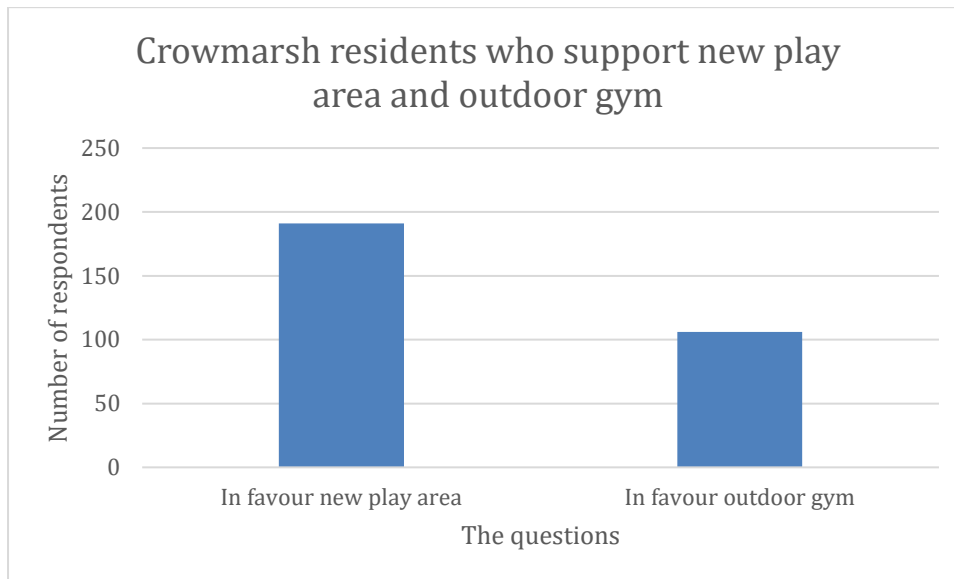

Figure 1. Results of the community survey

We collected 215 signatures in support of a new play area and 126 supporters for an outdoor gym (Fig. 1).

People were also asked to give their age. Not all did so, but from the responses we could look at the range of support across different age groups in the community (Fig. 2). What was very pleasing was to see community support across all the age groups. Thus, not just children and their parents were supporters, but also older retired residents. This wide range of support was obtained possibly also because we are offering facilities not just for young children but also for older members of the community hoping to keep fit with the outdoor gym.

Figure 2. Age profile of those in support of new play area and outdoor gym

We have collated the comments left by supporters below. A number of themes stand out:

- Great enthusiasm and excitement at the possibility of new facilities
- Dissatisfaction with the current aging facilities
- Wanting the widest possible age range to be catered for
- Some children put in a request for zip wire, roundabouts, bigger swings, mounds, better climbing challenge and a tunnel